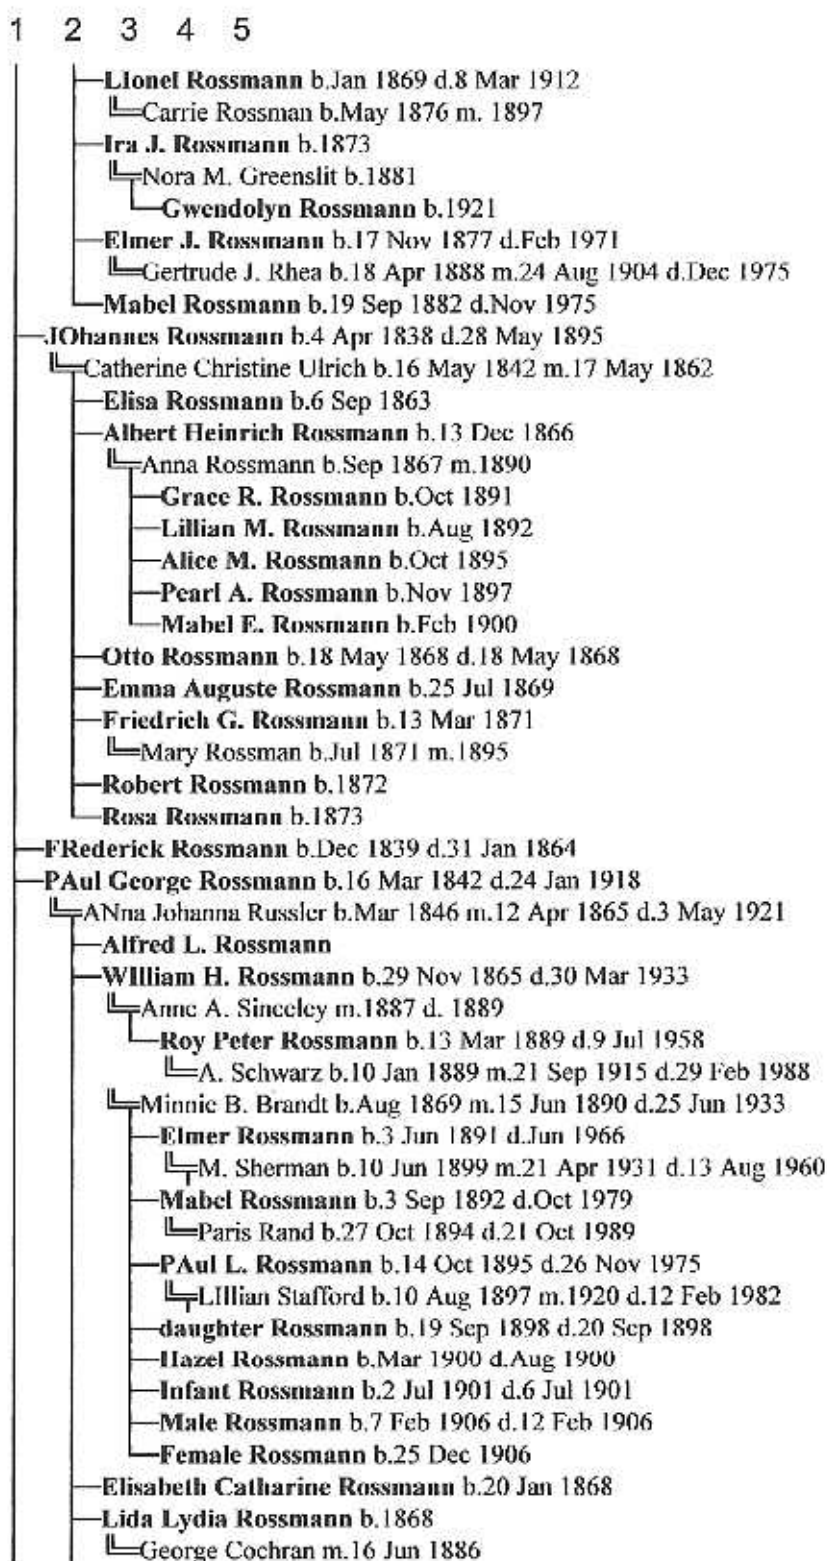

The Rossmann family

The diagram of the Rossmann family below, came from Nierstein, Hesse Darmstadt, Germany and have scattered all over America in the past 150 years. They first settled in Sheboygan county, Wisconsin, as so many people from Hesse Darmstadt did. The second letter of the given names of people are upper case when an obituary has been found. The dates are birth, marriage and death. After you have done a body of research on your family tree and find it connected back to these Rossmanns, we will be happy to exchange information. You can see that there is much information we have not found.

1 2 3 4 5

1 2 3 4 5

1 2 3 4 5

1 2 3 4 5

1 2 3 4 5

1 2 3 4 5