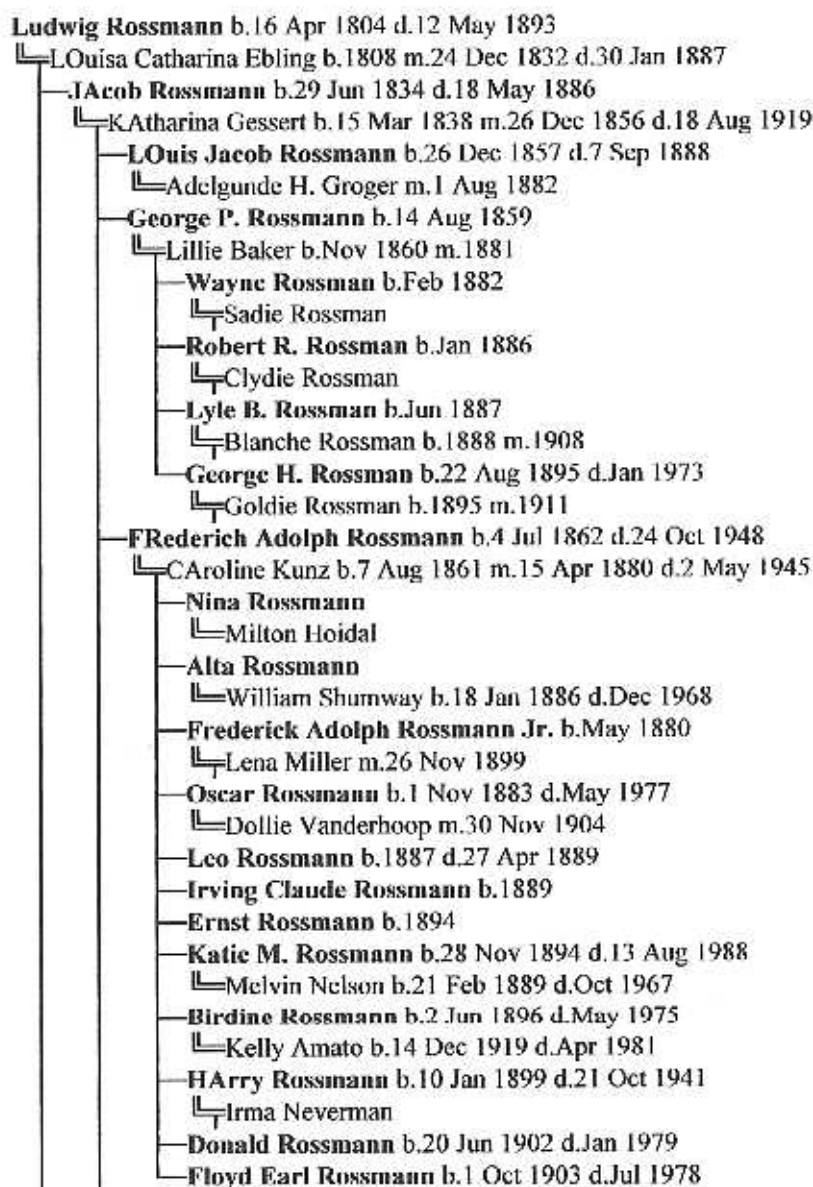

The Rossmann family

The diagram of the Rossmann family below, came from Nierstein, Hesse Darmstadt, Germany and have scattered all over America in the past 150 years. They first settled in Sheboygan county, Wisconsin, as so many people from Hesse Darmstadt did. The second letter of the given names of people are upper case when an obituary has been found. The dates are birth, marriage and death. After you have done a body of research on your family tree and find it connected back to these Rossmanns, we will be happy to exchange information. You can see that there is much information we have not found.

1 2 3 4 5

1 2 3 4 5

1 2 3 4 5

1 2 3 4 5

1 2 3 4 5

1 2 3 4 5