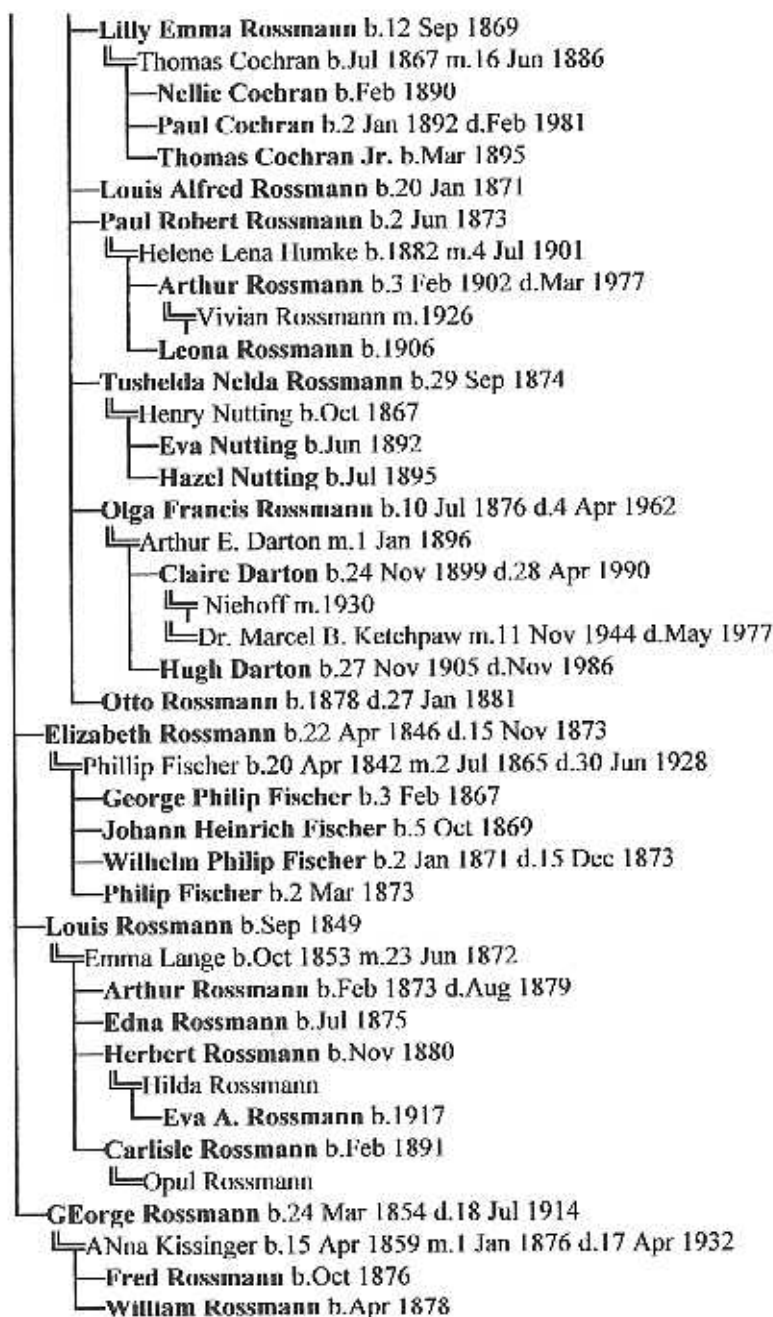

The Rossmann family

The diagram of the Rossmann family below, came from Nierstein, Hesse Darmstadt, Germany and have scattered all over America in the past 150 years. They first settled in Sheboygan county, Wisconsin, as so many people from Hesse Darmstadt did. The second letter of the given names of people are upper case when an obituary has been found. The dates are birth, marriage and death. After you have done a body of research on your family tree and find it connected back to these Rossmanns, we will be happy to exchange information. You can see that there is much information we have not found.

1 2 3 4 5

1 2 3 4 5

1 2 3 4 5

1 2 3 4 5

1 2 3 4 5

1 2 3 4 5